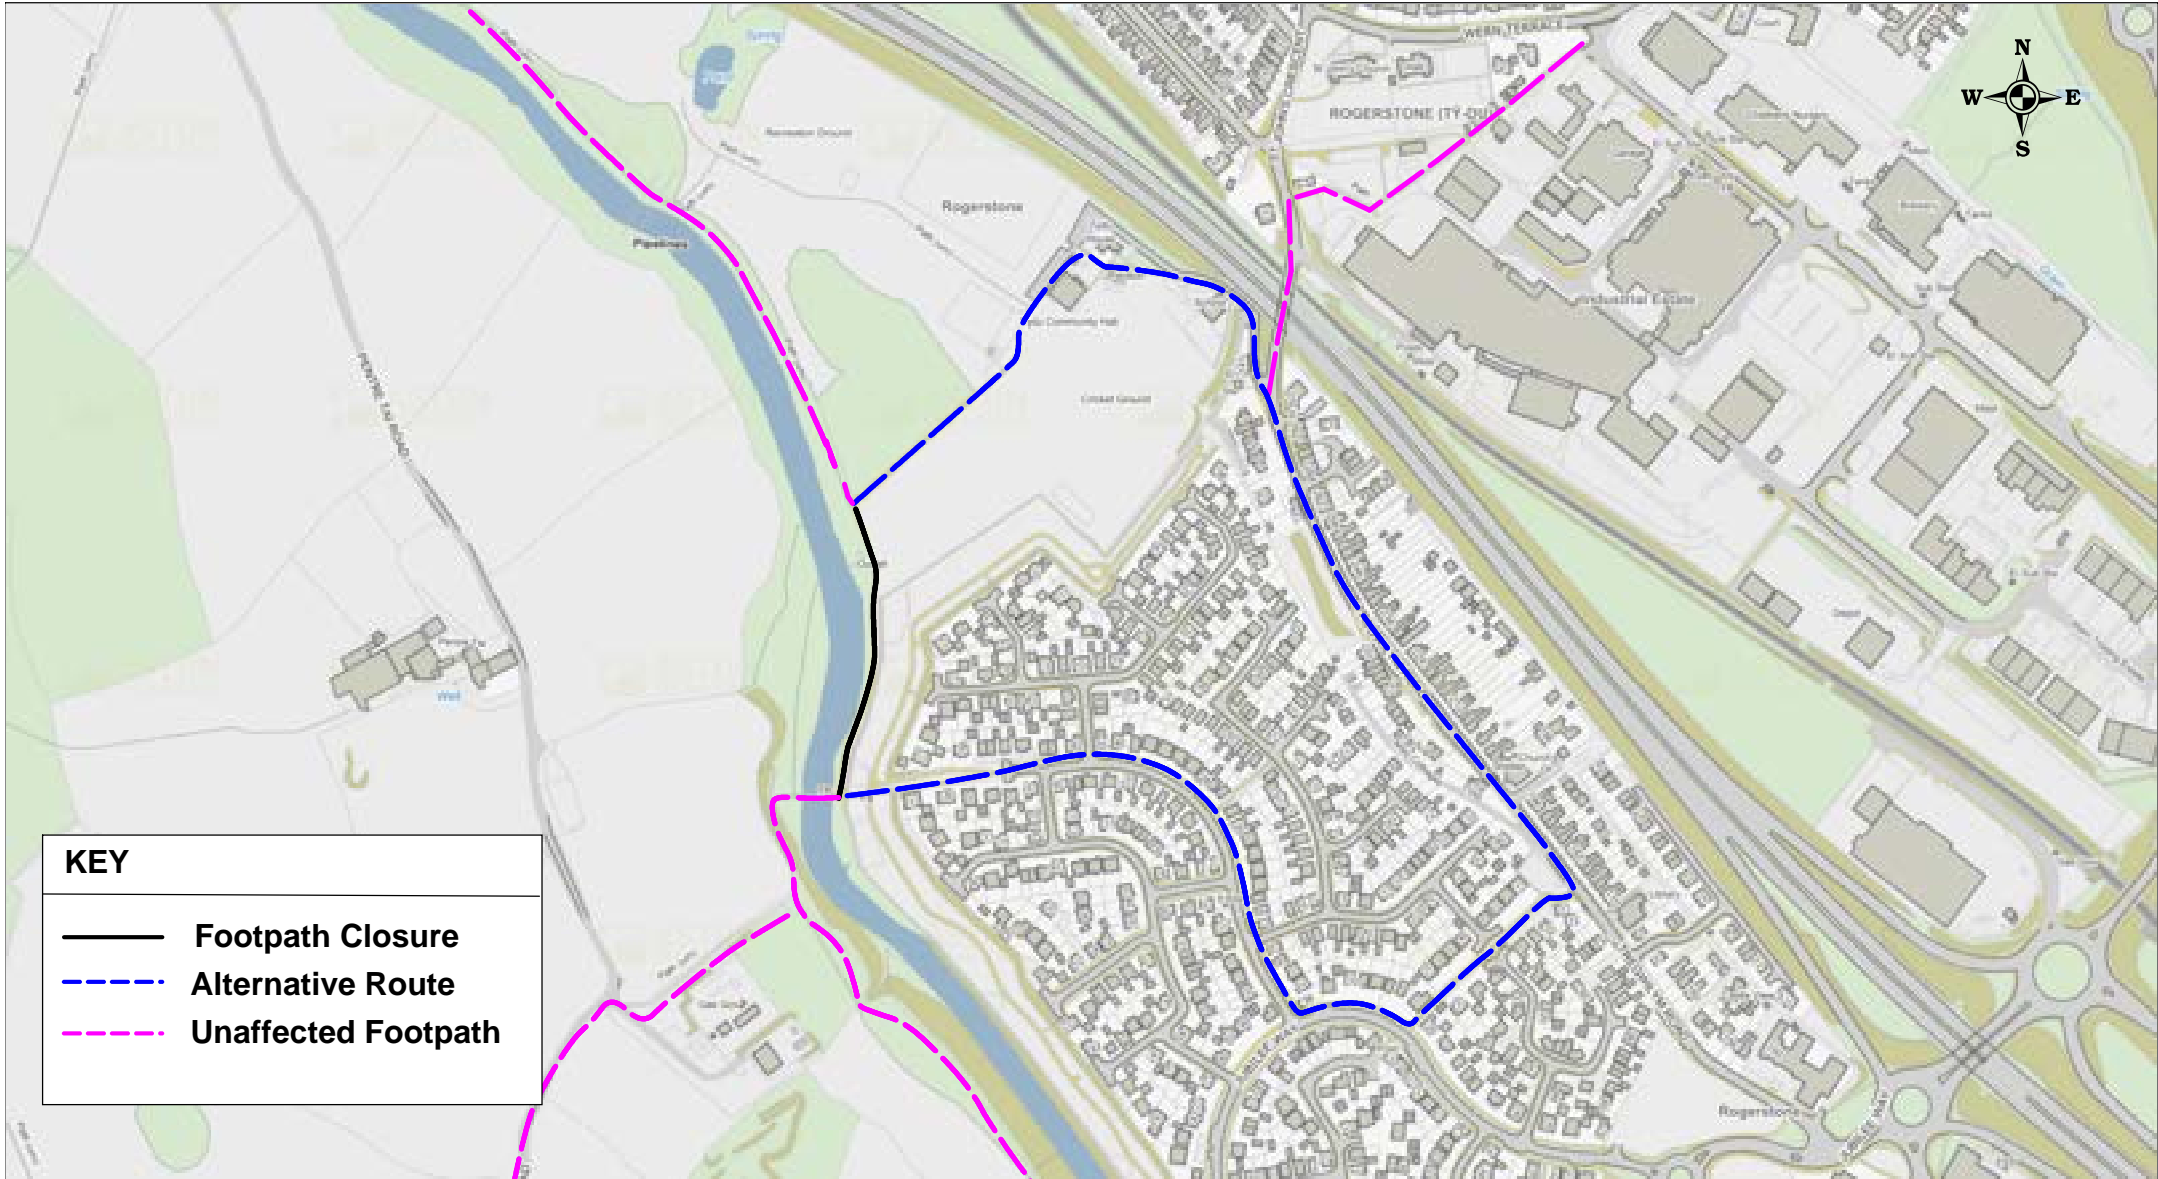

Prohibition of Pedestrians - Footpath 406/58/1 Rogerstone, Newport

Scale - 1:5000

Infrastructure
Newport City Council
Civic Centre
Godfrey Road
Newport
NP20 4UR

Reproduced from Ordnance Survey map with permission of the Controller of HMSO (c) Crown Copyright. Licence number
Additional information: (c) exeGesIS SDM